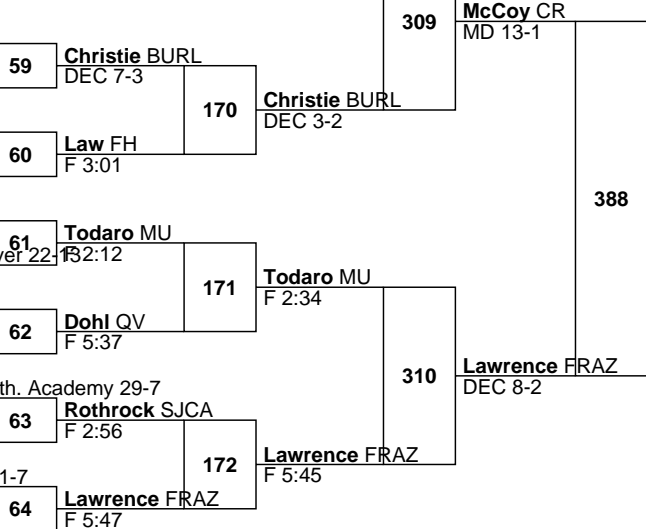

5-1 Justin McCoy 12 Chestnut Ridge 38-1

PIAA SW AA Region

6-6 Isaac Krause 11 Glendale 24-8

2018

152

6-4 Tyler Wileman 11 Juniata 31-8

7-3 Chase Komara 12 Freedom Area 24-9

7-2 Corey Christie 12 Burrell 32-8

5-3 Alec Supanick 10 North Star 25-5

7-6 Trey Weinell 11 Derry Area 22-11

6-2 Connor Law 12 Forest Hills 33-3

6-1 Andrew Todaro 12 Mount Union 31-3

7-7 Anthony Navarra 10 South Side Beaver 22-8

7-4 Austin Dohl 10 Quaker Valley 14-10

5-2 Alex Fouse 11 Northern Bedford 23-8

6-3 Keegan Rothrock 10 St. Joseph's Cath. Academy 29-7

7-5 Dalton Hirt 11 South Fayette 23-20

6-5 Hudson Holbay 9 Westmont-Hilltop 31-7

7-1 Thayne Lawrence 10 Frazier 23-1