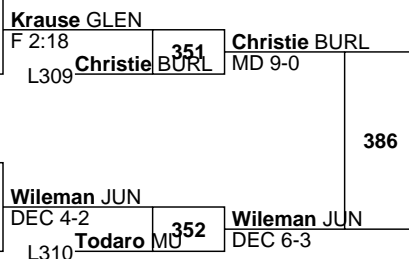

L57 Krause GLEN

L58 Komara FREE

L59 Supanick NS

L60 Weinell DER

L61 Navarra SSB

L62 Fouse NB

L63 Hirt SF

L64 Holbay WH