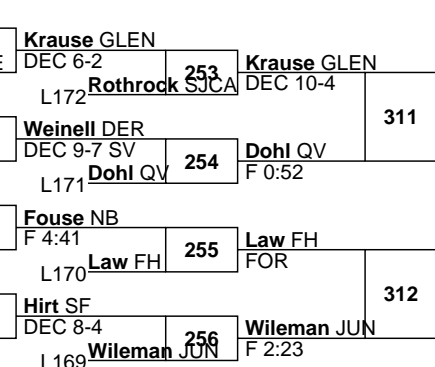

L57 Krause GLEN

L58 Komara FREE

L59 Supanick NS

L60 Weinell DER

L61 Navarra SSB

L62 Fouse NB

L63 Hirt SF

L64 Holbay WH