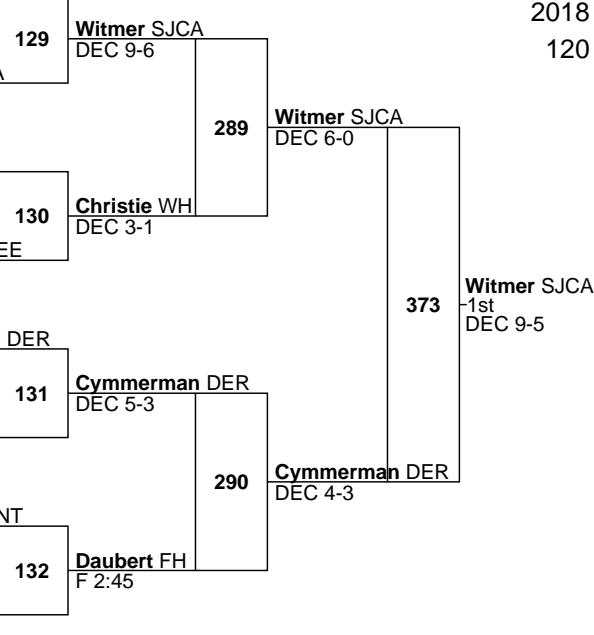

5-1 Brian Dawson 12 HOPE for Hyndman 27-6

6-6 Allen Mangus 9 Richland 23-11 17 Dawson HFH TF 15-0 4:35

7-4 Brady Earhart 9 Beaver 26-13 18 Witmer SJCA 31-2 6-0 2:44

6-3 Zach Witmer 9 St. Joseph's Cath. Academy 31-2 6-0 2:44

6-2 Derrick Christie 12 Westmont-Hilltop 25-8 19 Christie WH DEC 8-5

7-6 Jimmy Gwyer 11 Beth-Center 27-13 20 Duschek FREE F 5:07

5-3 Clayton Lee 10 Berlin-Brothersvalley 17-5 21 Cymmerman DER MD 10-2

7-2 Kenny Duschek 9 Freedom Area 34-5 22 Callihan CR DEC 2-0

7-1 Tyler Cymmerman 9 Derry Area 38-3 23 Dovshek BENT DEC 4-2

6-5 Sebastian Kekick 11 Greater Johnstown 20-10 24 Daubert FH MD 10-0

7-5 Jordan Devine 12 Elizabeth Forward 26-12 25 Duschek FREE F 1:41

5-2 Gryphon Callihan 10 Chestnut Ridge 23-15 26 Dunn SF DEC 4-1

7-3 Manny Dovshek 12 Bentworth 21-6 27 Duschek FREE F 1:41

6-4 Tyler Dnochick 11 West Branch 26-8 28 Dawson HFH DEC 3-1 SV

7-7 Colin Dunn 12 South Fayette 23-13 29 Duschek FREE DEC 1-0

6-1 Byron Daubert 11 Forest Hills 31-6 30 Duschek FREE DEC 1-0

PIAA SW AA Region

2018

120

L17 Mangus RICH

L18 Earhart BEAV

L19 Gwyer BC

L20 Lee BBV

L21 Kekick JOHN

L22 Devine EF

L23 Dnochick WB

L24 Dunn SF

133 Earhart BEAV TF 15-0 4:03

L132 Dovshek BENT DEC 9-2

L134 Lee BBV F 2:24

L131 Callihan CR DEC 6-0

L135 Devine EF DEC 1-0

L130 Duschek FREE F 1:41

L136 Dunn SF DEC 4-1

L129 Dawson HFH DEC 3-1 SV

233 Dovshek BENT DEC 9-2

234 Callihan CR DEC 6-0

235 Duschek FREE F 1:41

236 Dunn SF DEC 4-1

291 Dovshek BENT DEC 5-4

L289 Christie WH DEC 8-3

292 Duschek FREE DEC 1-0

L290 Daubert FH DEC 4-2

341 Christie WH DEC 8-3

342 Daubert FH DEC 4-2

371 Christie WH 3rd DEC 8-2

372 Duschek FREE DEC 3-2

373 Witmer SJCA 1st DEC 9-5

L341 Duschek FREE DEC 3-2
L342 Duschek FREE DEC 4-2